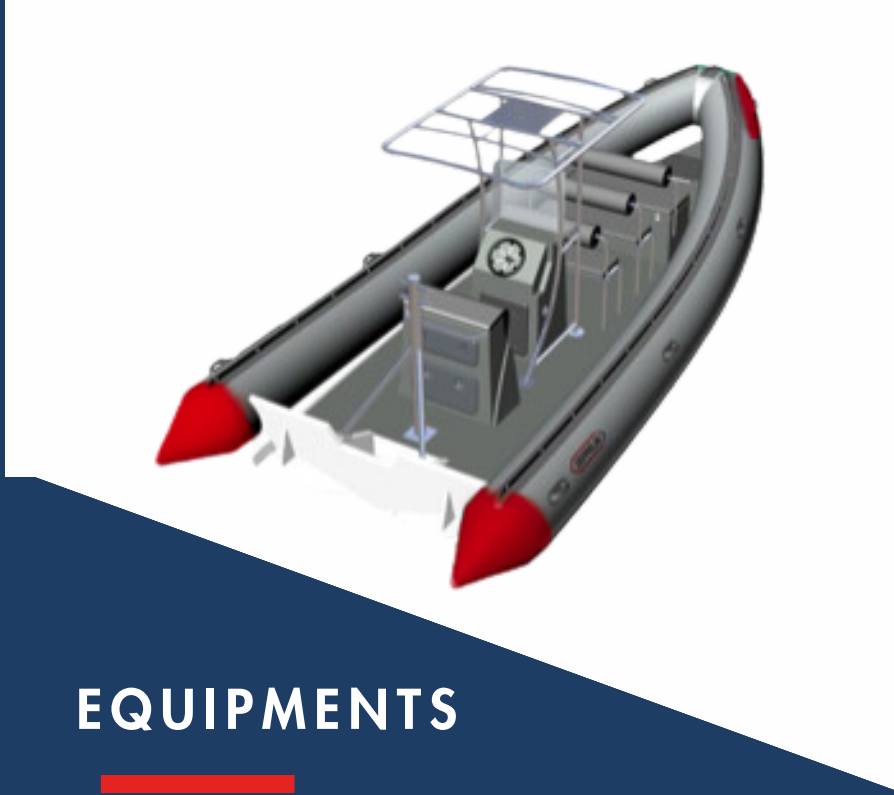

SEMI-RIGID XVPRO 750 ZEPPELIN

FEATURES

Overall length :	7m50
Living length :	6m10
Overall width :	3m05
Interior width :	1m90
Capacity category c :	18 max

CONDITION :

BOAT LICENSE

RENTAL PRICE
ON REQUEST

EQUIPMENTS

- Equipped for offshore sailing
- Sun awning (titop)
- Electric drive
- Towing mast
- Seating for 8 people
- GPS
- Bi-motor
 - 2x150 hp
- Unsinkable
- Unlimited 8-person crew
- Professional specifications
- Fixed VHF
- 230L fuel tank